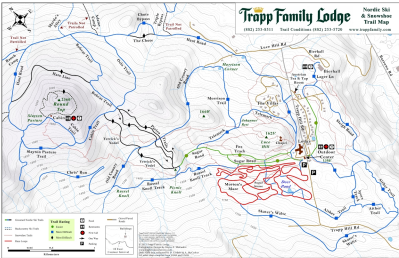

Trapp Family Lodge

Nordic Ski & Snowshoe Trail Map

(882) 253-8311 Trail Conditions (882) 253-8726 www.trappfamily.com

Beginner Trails/No Trails	Trail Marking	Trail
Intermediate No Trails	Trail	Mountain
Advanced Trails	Mountain Run	Ski Lift
Ski Lifts	Snowshoe	Ski Stop
	Snowshoe	Ski Stop

Legend:

- Unimproved Road
- Road
- Mountain
- Ski Lift
- Ski Stop
- Ski Stop

Scale: 0 500 1000 Feet

Inset Map: Shows the location of Trapp Family Lodge within the state of New Hampshire.

Disclaimer: Trapp Family Lodge is not responsible for any injuries or accidents that may occur while using the trails. Users should use common sense and exercise caution at all times. Trail conditions are subject to change without notice. © 2011 Trapp Family Lodge. All rights reserved.