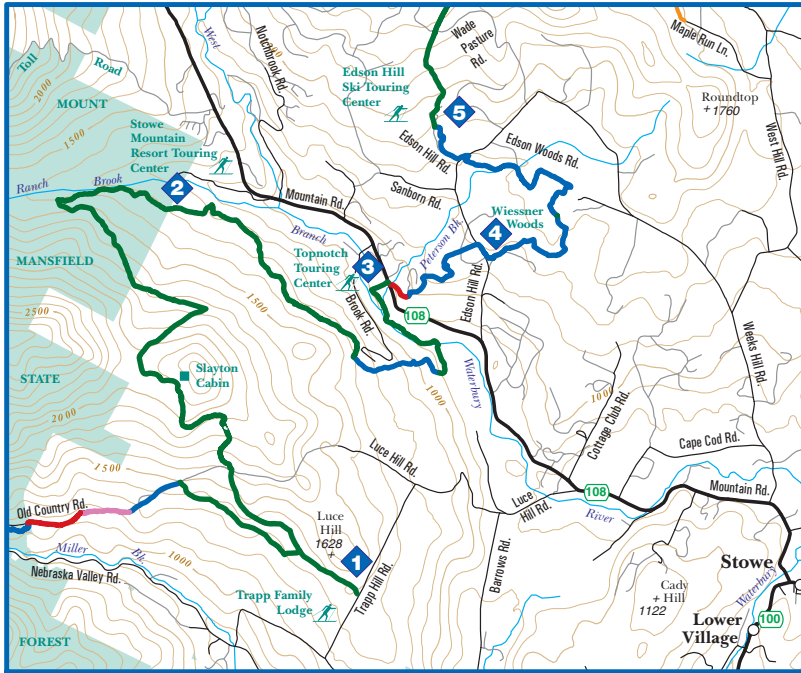

SECTION 23: TRAPP FAMILY LODGE TO EDSON HILL MANOR

Map Scale 1:75000

Section Elevation Profile (South to North)

Map Legend

Catamount Trail		Non-Catamount Trail	
	Ungroomed Trail		Trail
	Groomed Ski Center Trail		
	Snowmobile Trail		
	Unplowed Road		
	Road Walk		
	Federal Land		State Land
	Municipal Land		Private Land