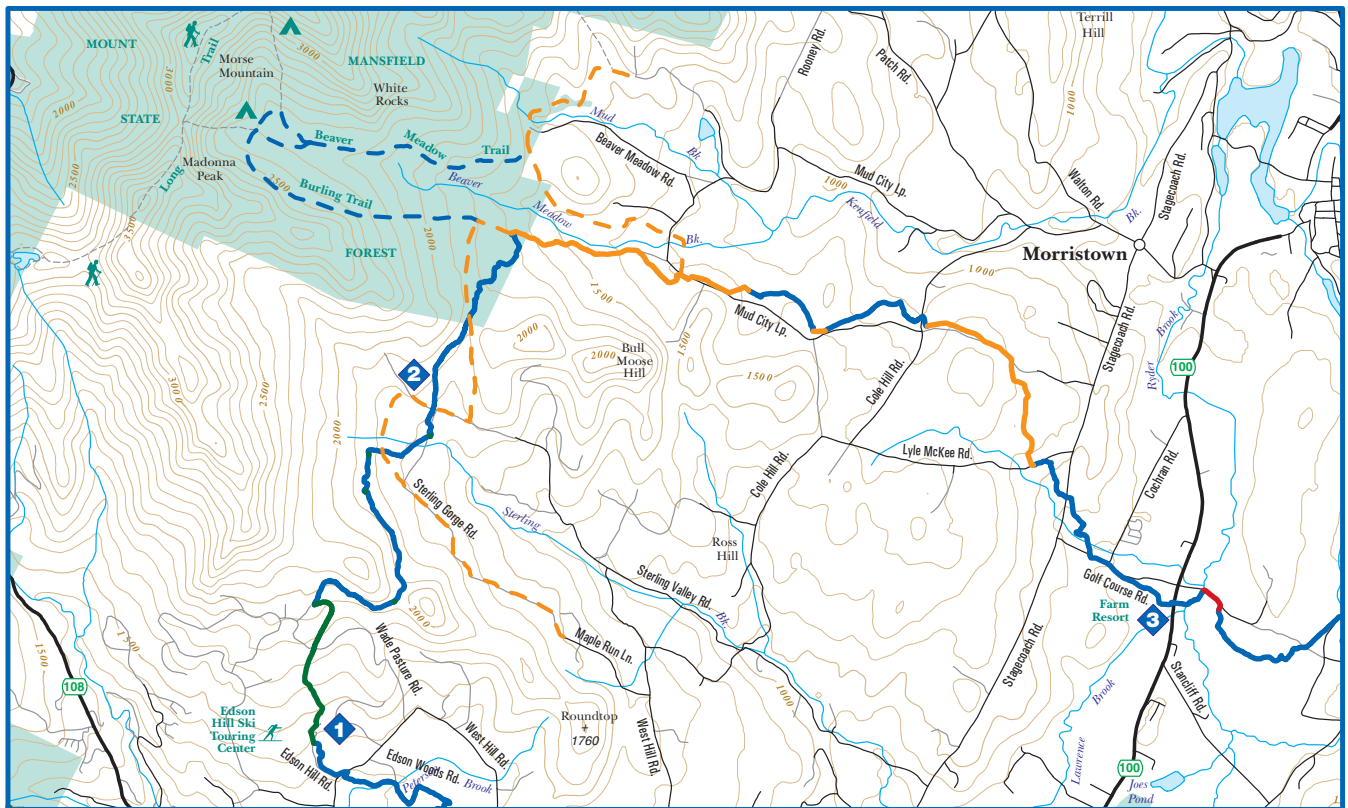

SECTION 24: EDSON HILL TO FARM RESORT

Map Scale 1:75000

Section Elevation Profile (South to North)

Map Legend

Catamount Trail	Non-Catamount Trail
Ungroomed Trail	Trail
Groomed Ski Center Trail	Trail
Snowmobile Trail	Trail
Unplowed Road	Trail
Road Walk	Trail
Federal Land	State Land
Municipal Land	Private Land